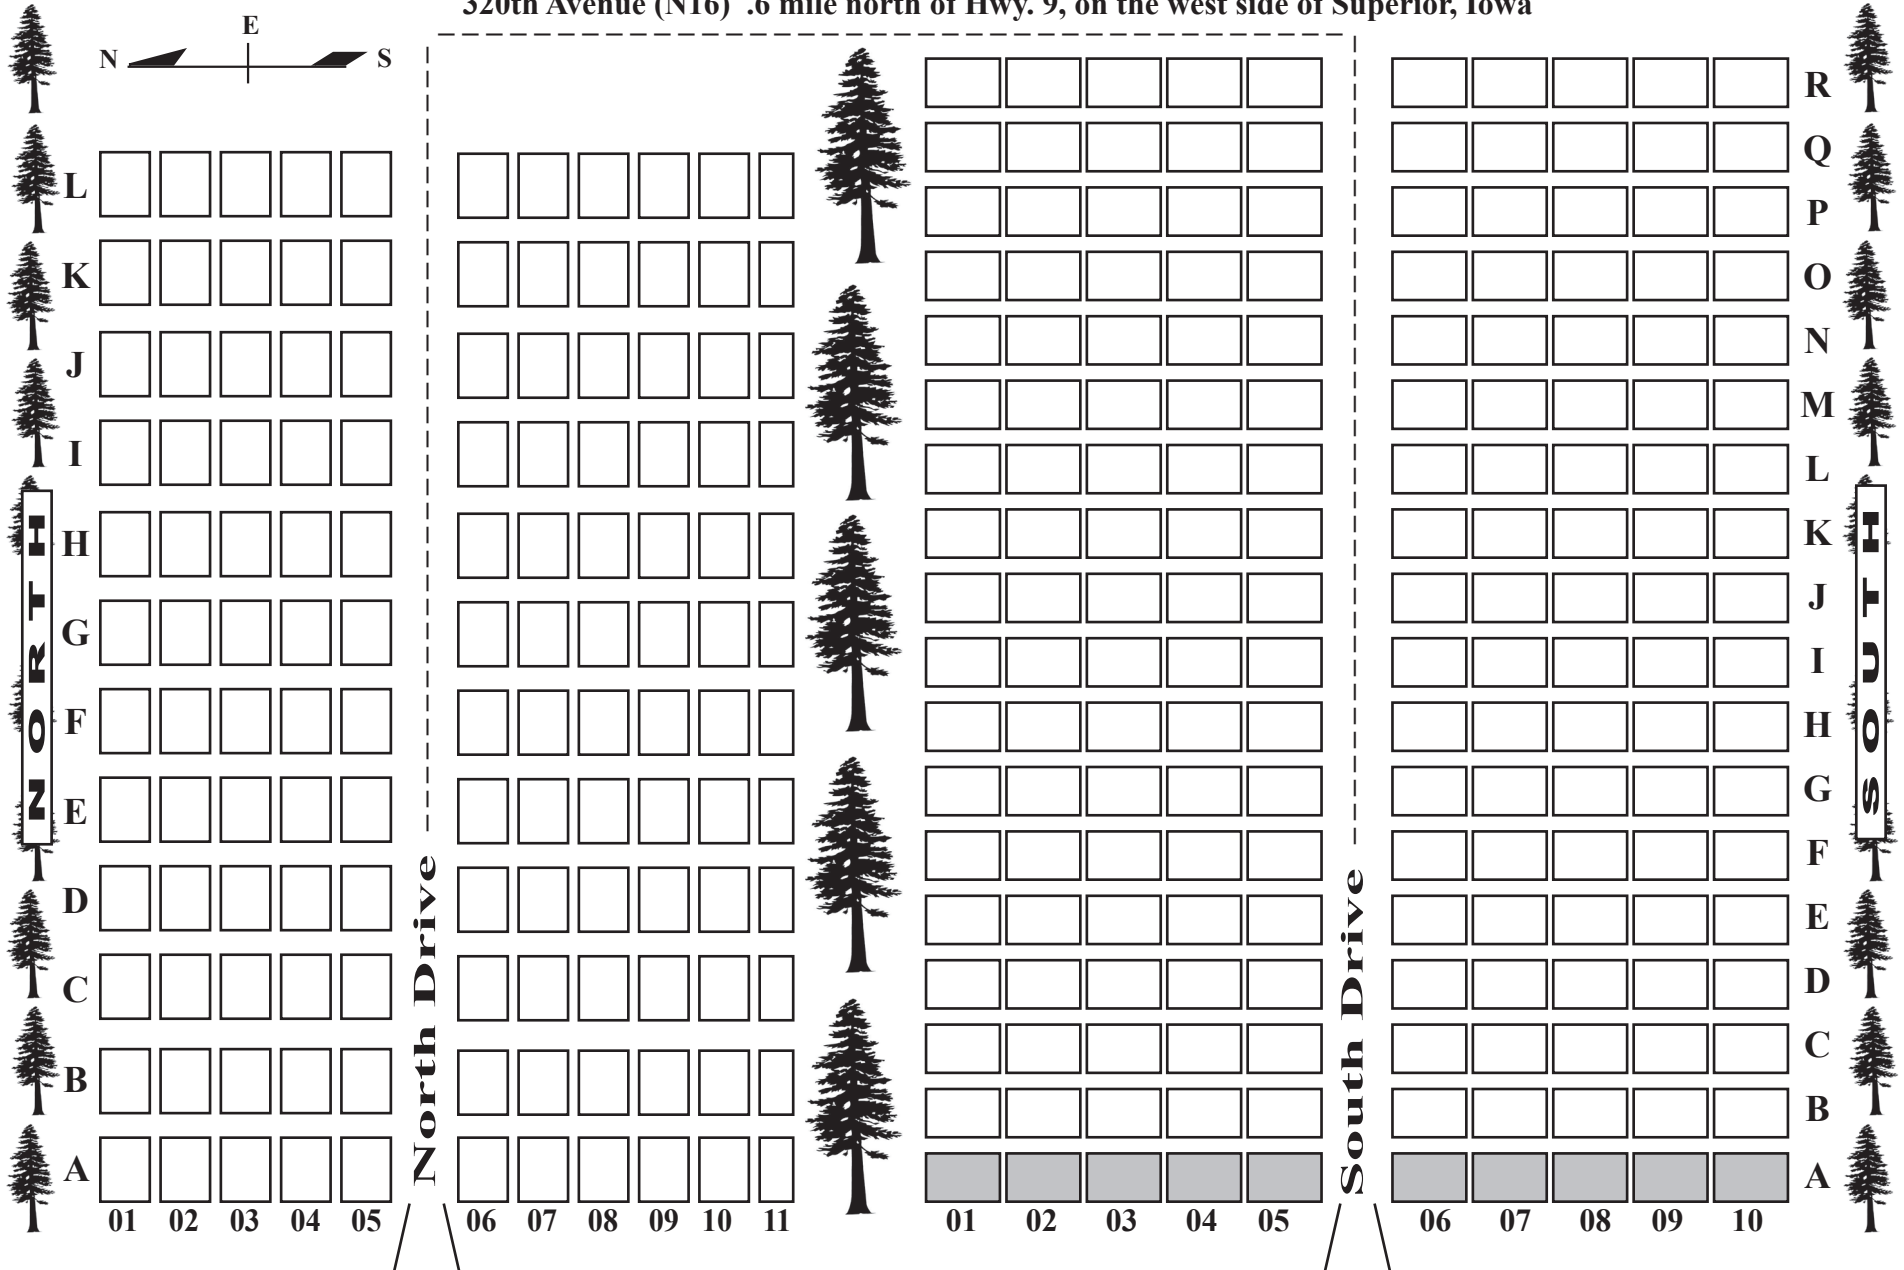

Superior Cemetery (SUP)

320th Avenue (N16) .6 mile north of Hwy. 9, on the west side of Superior, Iowa

320th Avenue (County Rd N16)

NORTH LOT Sample 1 2 3 4

SOUTH LOT Sample 1 2 3 4 5 6